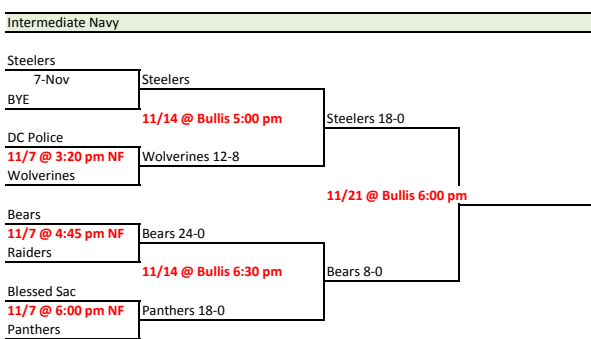

SF = Mattie South Field, NF = Mattie North Field

11/21

Super Bowls

- Pony Army Super Bowl 11:30 Bullis
- Pony Navy Super Bowl 12:45 Bullis
- Pee Wee Army Super Bowl 2:00 Bullis
- Pee Wee Navy Super Bowl 3:15 Bullis
- Intermediate Army Super Bowl 4:30 Bullis
- Intermediate Navy Super Bowl 6:00 Bullis