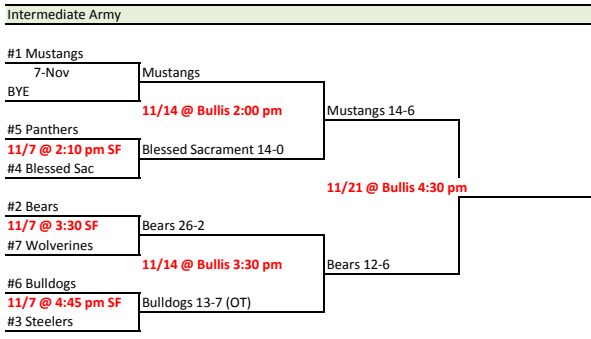

SF = Mattie South Field, NF = Mattie North Field

11/21

Super Bowls

- Pony Army Super Bowl 11:30 Bullis
- Pony Navy Super Bowl 12:45 Bullis
- Pee Wee Army Super Bowl 2:00 Bullis
- Pee Wee Navy Super Bowl 3:15 Bullis
- Intermediate Army Super Bowl 4:30 Bullis
- Intermediate Navy Super Bowl 6:00 Bullis