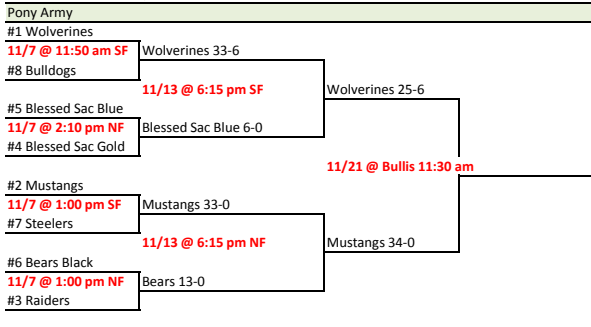

SF = Mattie South Field, NF = Mattie North Field

11/21

Super Bowls

- Pony Army Super Bowl 11:30 Bullis
- Pony Navy Super Bowl 12:45 Bullis
- Pee Wee Army Super Bowl 2:00 Bullis
- Pee Wee Navy Super Bowl 3:15 Bullis
- Intermediate Army Super Bowl 4:30 Bullis
- Intermediate Navy Super Bowl 6:00 Bullis