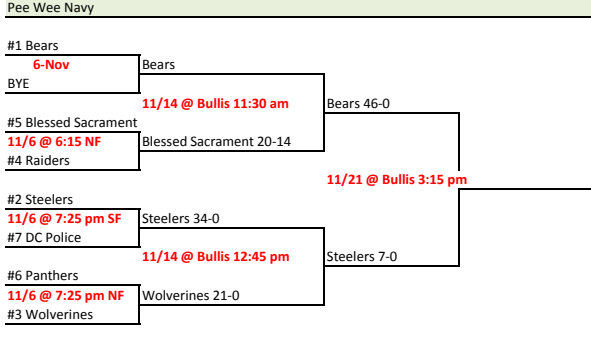

SF = Mattie South Field, NF = Mattie North Field

11/21

Super Bowls

- Pony Army Super Bowl 11:30 Bullis
- Pony Navy Super Bowl 12:45 Bullis
- Pee Wee Army Super Bowl 2:00 Bullis
- Pee Wee Navy Super Bowl 3:15 Bullis
- Intermediate Army Super Bowl 4:30 Bullis
- Intermediate Navy Super Bowl 6:00 Bullis