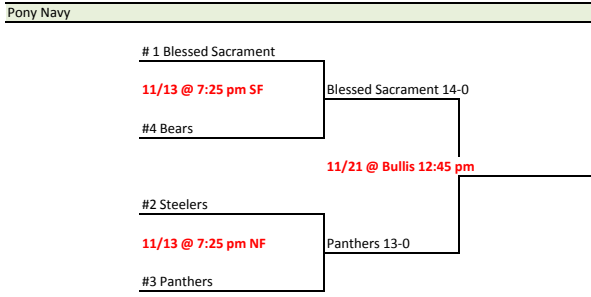

SF = Mattie South Field, NF = Mattie North Field

11/21

Super Bowls

- Pony Army Super Bowl 11:30 Bullis
- Pony Navy Super Bowl 12:45 Bullis
- Pee Wee Army Super Bowl 2:00 Bullis
- Pee Wee Navy Super Bowl 3:15 Bullis
- Intermediate Army Super Bowl 4:30 Bullis
- Intermediate Navy Super Bowl 6:00 Bullis