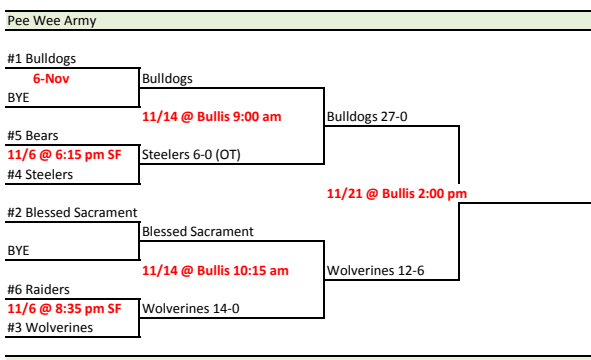

SF = Mattie South Field, NF = Mattie North Field

11/21

Super Bowls

- Pony Army Super Bowl 11:30 Bullis
- Pony Navy Super Bowl 12:45 Bullis
- Pee Wee Army Super Bowl 2:00 Bullis
- Pee Wee Navy Super Bowl 3:15 Bullis
- Intermediate Army Super Bowl 4:30 Bullis
- Intermediate Navy Super Bowl 6:00 Bullis